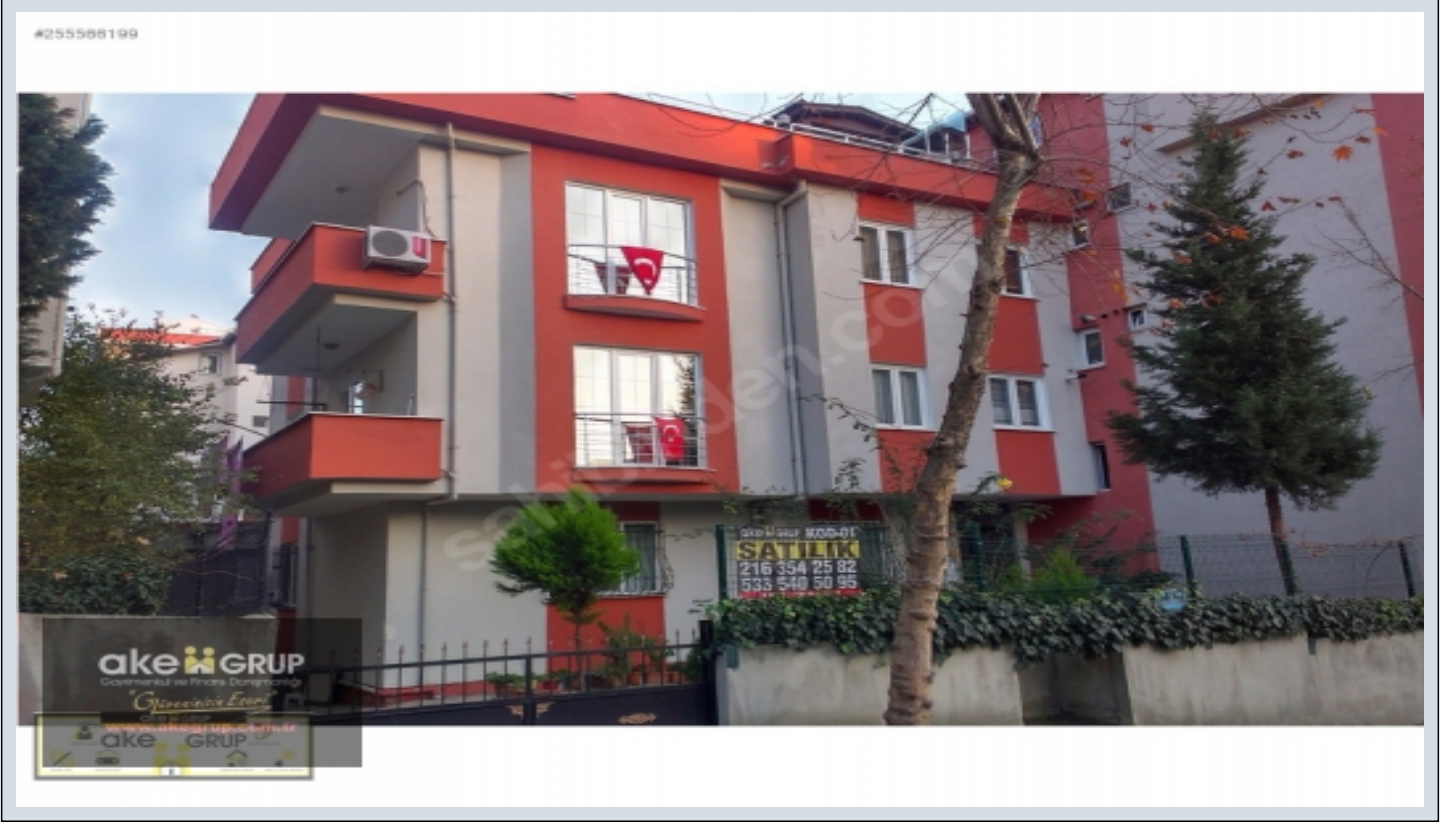

## AKE GRUP'TAN KARTAL TOPSELVİ DE SATILIK DAİRE KOD-02

For Sale - Apartment 255,000 TL | 90 m2 İstanbul / Kartal

# Rooms : 2  
# Saloons : 1  
# Baths : 1  
Usage Status : Owner living in  
Heating : Combi Boiler  
Which Floor : High Entrance  
Building Floor Number : 3  
Construction Year : 2011  
Property Direction : West  
Available to Bank Credit : Yes  
Barter : No

İlan No:f-334611-386 Ref.No:255566199

---

- \* Internal Properties : Painted, Steel Door, Shower cabin, Double glazing, Plasterboard, Kitchen Natural Gas, Ceramic Ground,
- \* Building : Elevator / Lift, Heat Proofing, PVC Windows, In Compound, Parking, Sound Isolation,
- \* Environment : Shopping Center, Drugstore, Elementary School, High School, Park, Police Station, Health Center, District Bazaar, University,
- \* Location : Near to E5 Highway, Nature View, Close to Subway, Close to Public Transportation, Close to Minibus Route,