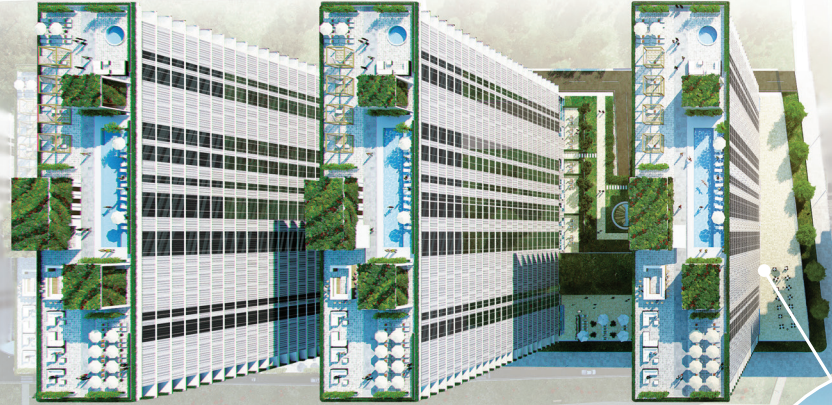

A QUALITY LIFESTYLE AT THE RIGHT LOCATION

- At the heart of Fikirtepe, at its most precious position, on Mandıra Street,
- Freedom to choose from a total of 20 types of flat alternatives, depending on your lifestyle,
- Rooftop pools with luxurious privileges overlooking the view of the Princes' Islands and the historic peninsula,
- The privilege of sipping your coffee in front of a unique view on a 20 m² balcony,
- The bazaar concept accessible from your flat by using just a single elevator,
- Accessibility without having to spend an average of 40 minutes a day on traffic,
- Başaran Yatırım Holding assurance,

444 62 61

Fikirtepe Mah. Mandıra Cad.
KADIKÖY / İSTANBUL

www.minatowers.com

MINA
T O W E R S

“Dünya Standartlarında Bir Yıldız Şimdi Kadıköy’de”
“A World Class Star Now in Kadıköy”

www.minatowers.com

Başaran Yatırım Holding'in Fikirtepe'de hayata geçirdiği Mina Towers, 13.000 m2 alan üzerine kurulmuş bir adada, her biri 23 katlı 3'er kulesiyle geleceğin yaşam stilini önemli bir yatırım değerine dönüştürüyor.

Mina Towers, established by Başaran Yatırım Holding in Fikirtepe, transforms the lifestyle of the future into an important investment value with 13.000 m2 tower on an island each of 23 floors.

HAYAT MİNA TOWERS'TA

Ferah balkonları ve çatı havuzlu teraslarıyla Anadolu Yakası'nın en benzersiz projesinde hayal ettiğiniz yaşam gerçeğe dönüşüyor.

LIFE IS IN MİNA TOWERS

Through the most unique project of the Anatolian side with its spacious balconies and terraces with roof pools, the life you have been dreaming becomes reality.