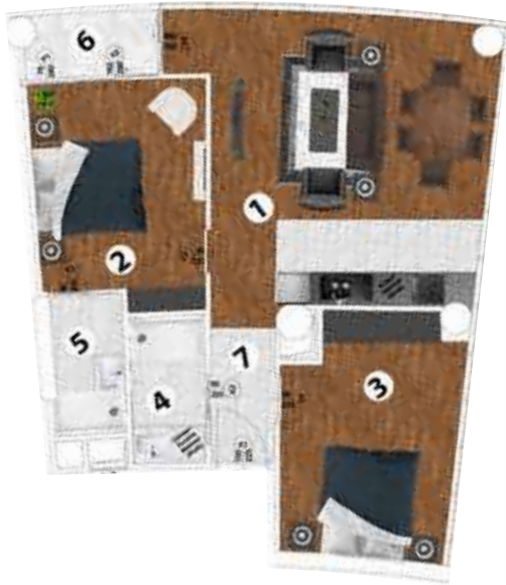

1+1 A APARTMENT GROSS AREA : 94,064 M²

1- LIVING ROOM	27.11 M ²
2- BEDROOM	13.00 M ²
3- BATHROOM	4.19 M ²
4-BALCONY	8.50 M ²
5-STORAGE	6.00 M ²

1+1 B APARTMENT GROSS AREA : 94,002

1- LIVING ROOM	26.53 M ²
2- BEDROOM	12.84 M ²
3- BATHROOM	4.87 M ²
4-BALCONY	8.50 M ²
5-STORAGE	6.00 M ²

2+1 A APARTMENT GROSS AREA : 151,870 M²

1- LIVING ROOM	28.43 M ²
2- BEDROOM	14.38 M ²
3- BEDROOM	12.65 M ²
4-BATHROOM	3.85 M ²
5-BATHROOM	4.25 M ²
6-KITCHEN	7.79 M ²
7-BALCONY	3.42 M ²
8-ENTRANCE	10.23 M ²
9-STORAGE	9.89 M ²

2+1 B APARTMENT GROSS AREA : 140,750 M²

1- LIVING ROOM	29.26	M²
KITCHEN	9.04	M²
2- BEDROOM	9.94	M²
3- BEDROOM	14.57	M²
4-BATHROOM	3.93	M²
5-BATHROOM	4.37	M²
6-BALCONY	3.42	M²
7-ENTRANCE	3.43	M²
8-STORAGE	9.98	M²

2+1 C APARTMENT GROSS AREA : 132,386 M²

1- LIVING ROOM	34.19 M ²
2- BEDROOM	14.51 M ²
3- BEDROOM	9.09 M ²
4-BATHROOM	3.85 M ²
5-BATHROOM	4.29 M ²
6-BALCONY	3.42 M ²
7-ENTRANCE	3.37 M ²
8-STORAGE	10.00 M ²