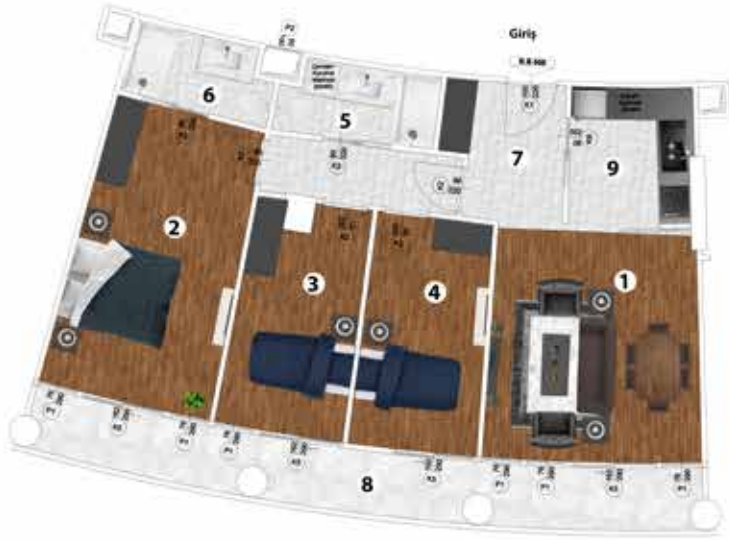

1+1 A APARTMENT GROSS AREA : 94,064 M²

1- LIVING ROOM	27.11 M ²
2- BEDROOM	13.00 M ²
3- BATHROOM	4.19 M ²
4-BALCONY	8.50 M ²
5-STORAGE	6.00 M ²

1+1 B APARTMENT GROSS AREA : 94,002

1- LIVING ROOM	26.53 M ²
2- BEDROOM	12.84 M ²
3- BATHROOM	4.87 M ²
4-BALCONY	8.50 M ²
5-STORAGE	6.00 M ²

2+1 A APARTMENT GROSS AREA : 151,870 M²

1- LIVING ROOM	28.43 M ²
2- BEDROOM	14.38 M ²
3- BEDROOM	12.65 M ²
4-BATHROOM	3.85 M ²
5-BATHROOM	4.25 M ²
6-KITCHEN	7.79 M ²
7-BALCONY	3.42 M ²
8-ENTRANCE	10.23 M ²
9-STORAGE	9.89 M ²

2+1 B APARTMENT GROSS AREA : 140,750 M²

1- LIVING ROOM	29.26	M²
KITCHEN	9.04	M²
2- BEDROOM	9.94	M²
3- BEDROOM	14.57	M²
4-BATHROOM	3.93	M²
5-BATHROOM	4.37	M²
6-BALCONY	3.42	M²
7-ENTRANCE	3.43	M²
8-STORAGE	9.98	M²

2+1 C APARTMENT GROSS AREA : 132,386 M²

1- LIVING ROOM	34.19 M ²
2- BEDROOM	14.51 M ²
3- BEDROOM	9.09 M ²
4-BATHROOM	3.85 M ²
5-BATHROOM	4.29 M ²
6-BALCONY	3.42 M ²
7-ENTRANCE	3.37 M ²
8-STORAGE	10.00 M ²